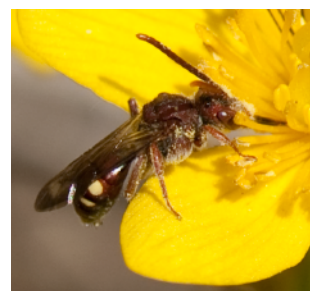

COMMON NATIVE BEES in the upper midwest

Mining Bees
Andrena spp.

Mason Bees
Osmia spp.

Leafcutter Bees
Megachile spp.

Small Resin Bees
Heriades spp.

Green Sweat Bees
Agapostemon spp.

Small Sweat Bees
Lasioglossum spp.

Sweat Bees
Halictus spp.

Sm. Carpenter Bees
Ceratina spp.

Bumble Bees
Bombus spp.

Digger Bees
Anthophora spp.

Long-horned Bees
Melissodes spp.

Cuckoo Bees
Coelioxys spp.

Yellow Faced Bees
Hylaeus spp.

Cellophane Bees
Colletes spp.