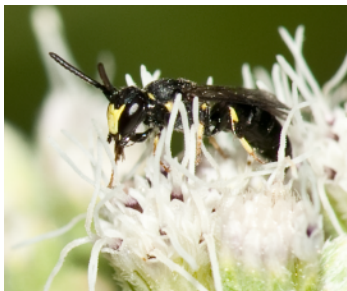

COMMON NATIVE BEES in the upper midwest

Mining Bees
Andrena spp.

Mason Bees
Osmia spp.

Leafcutter Bees
Megachile spp.

Small Resin Bees
Heriades spp.

Green Sweat Bees
Agapostemon spp.

Small Sweat Bees
Lasioglossum spp.

Sweat Bees
Halictus spp.

Sm. Carpenter Bees
Ceratina spp.

Bumble Bees
Bombus spp.

Digger Bees
Anthophora spp.

Long-horned Bees
Melissodes spp.

Cuckoo Bees
Coelioxys spp.

Yellow Faced Bees
Hylaeus spp.

Cellophane Bees
Colletes spp.